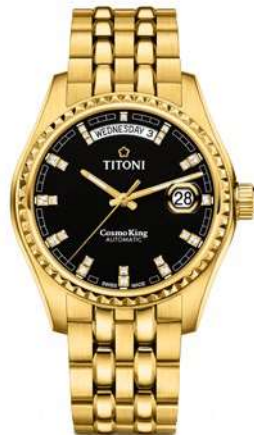

COSMO

797 G-DB-543

797 G-543

Product description

PVD

PHYSICAL VAPOUR DEPOSITION

WATCHCASE DIAMETER 40.00 MM

WATCHCASE THICKNESS 11.45 MM

SCREW-IN CROWN

SAPPHIRE CRYSTAL
WITH AR-COATING

BRACELET WIDTH 20.00 MM

10

10 ATM WATER-RESISTANCE

DAY DATE INDICATION

Movement

- Diamond-cut pattern on oscillating weight
- Engraved and gold filled logo
- Diamond-cut pattern on bridges

ETA 2834-2

ACCURACY CHECKED IN 4 POSITIONS

25 JEWELS

25 JEWELS

40 HOURS

MOVEMENT WITH 40H POWER-RESERVE